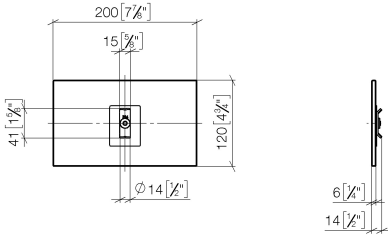

Attachment set for towel bar/tumbler mounting on one side -

12 350 970 90

- for installation on glass tiles

Attachment set for towel bar/tumbler mounting on one side -

12 350 970 90

mm [inches]

Attachment set for towel bar/tumbler mounting on one side -